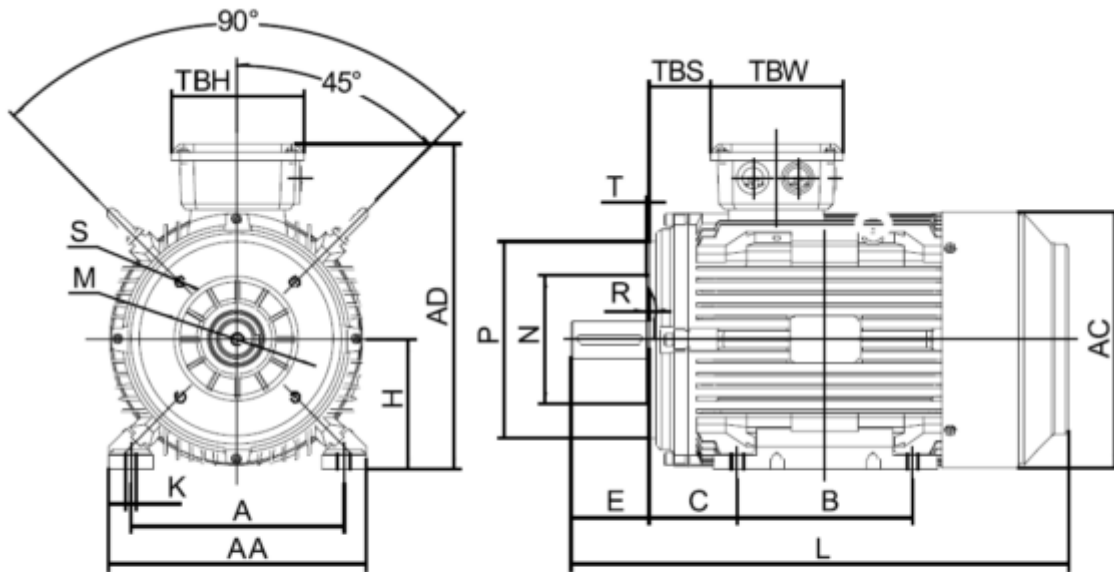

Data Sheet

Article number: 250304500426

Description: Kleedrive T3C 225M-4 45.0KW 1400 rpm
3x400/690V 50HZ IP55 B34 Eff=94,2%

Measures

A = 356	F = 18	P =
AA = 440	G = 53	R =
AC = Ø459	H = 225	S = -
AD = 558	HD = 333	T =
B = 311	K = Ø19	TBH = 233
C = 149	L = 835	TBS = 211.5
D = Ø60	M =	TBW = 186
E = 140	N =	