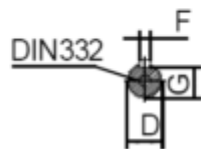

Data Sheet

Article number: 250304500426

Description: Kleedrive T3C 225M-4 45.0KW 1400 rpm
3x400/690V 50HZ IP55 B34 Eff=94,2%

Measures

A = 356	F = 18	P =
AA = 440	G = 53	R =
AC = Ø459	H = 225	S = -
AD = 558	HD = 333	T =
B = 311	K = Ø19	TBH = 233
C = 149	L = 835	TBS = 211.5
D = Ø60	M =	TBW = 186
E = 140	N =	